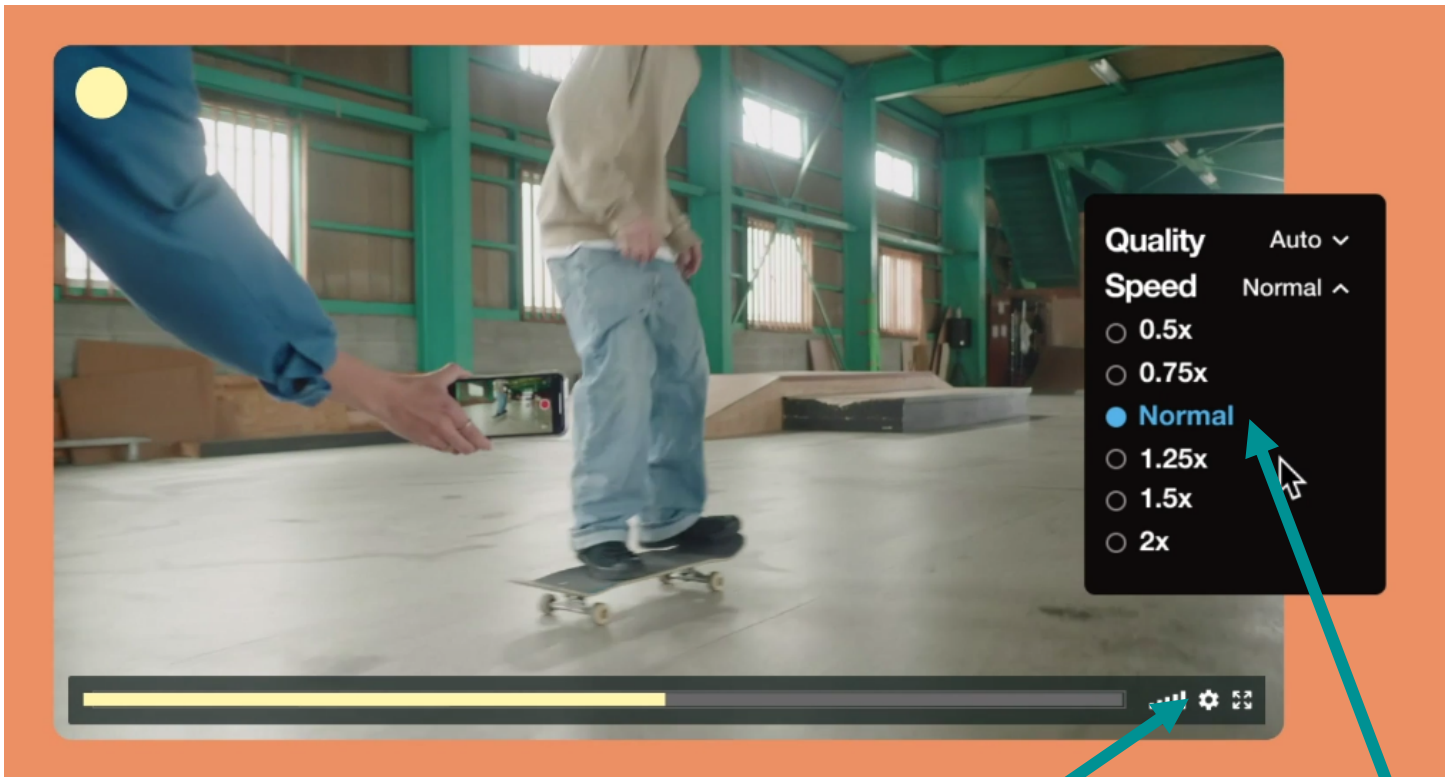

To adjust the playing speed of any Vimeo video:

First, click the Settings Wheel.

Then, click the Speed you want.